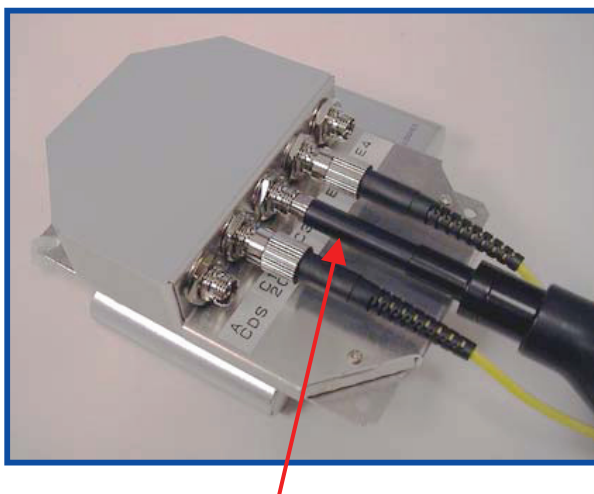

SEIKOH GIKEN

CI-1000 Fiber Optic Connector Video Inspector

■ Features

- Inspect the male/female connector end-face within bulkhead
- Low cost, high efficiency
- Vivid image with easy and fast focus operation
- Full line of interchangeable adaptor tips available, even for tight space
- Can be connected to a portable monitor or PC through USB.

*NTSC will be selected by default.
Customer needs to specify if PAL is required.

■ Standard Package

Type	Contents
LCD version	1 handset 1 LCD monitor set 1 rechargeable battery pack (inside LCD monitor set) 1 tip body for female FC/PC&SC/PC connectors with 1 FC tip guide 1 SC tip guide 1 tip for female LC/PC connector 1 AC power adaptor / battery charger 1 carrying case
USB version	1 handset 1 USB video capture device, driver and software disc 1 tip body for female FC/PC&SC/PC connectors with 1 FC tip guide 1 SC tip guide 1 tip for female LC/PC connector 1 carrying case
Handset version (Customer needs to prepare own monitor or TV set)	1 handset 1 CI-1000 interface cable 1 tip body for female FC/PC&SC/PC connectors with 1 FC tip guide 1 SC tip guide 1 tip for female LC/PC connector 1 carrying case

Manufactured by Lightel Technologies, Inc.

■ Variety of Tips Available

■ Regular Tips

For SC, FC, ST, LC, MU, F-3000, MTP, MPO connectors: male or female, PC or APC

■ Slim Straight or Slim-90 degree Angled Tips (for tight space)

For SC, FC, ST, LC, MU, E-2000, F-3000 female connectors

Slim Straight Tip

Slim 90-degree Angled Tip

Distributed by:

SEIKOH GIKEN USA, Inc.
4405 International Blvd., Suite B-109
Norcross, GA 30093 USA
Tel: 770-279-6602 Fax: 770-279-8839
www.seikohgiken.com sales@sg-usa.com