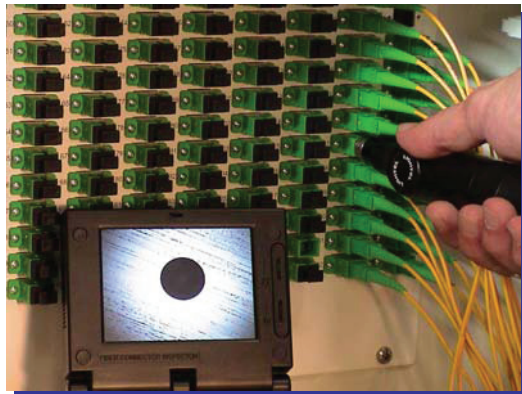

SEIKOH GIKEN

CI-1000 Fiber Optic Connector Video Inspector

■ Features

- Inspect the male/female connector end-face within bulkhead
- Low cost, high efficiency
- Vivid image with easy and fast focus operation
- Full line of interchangeable adaptor tips available, even for tight space
- Can be connected to a portable monitor or PC through USB.

■ Specifications

Magnifications	400X (w/ 9" monitor)
Field of View	400umX300um
Focus	Manual adjustment, 2mm max travel
Handset Dimensions	Ø 32mm × 175mm (without a tip)
Applicable connectors	SC, FC, ST, LC, MU, E-2000, F-3000, MPO, MTP (male/female, PC/APC)

■ Specification (cont'd)

LCD version	
Monitor Set	Foldable: 105mm x 90mm x 45mm (when closed)
LCD Monitor	3.5" TFT: brightness / contrast adjustable
Power Supply	9.6V battery pack w/ charger or AC power supply
USB version	
USB Video Capture Device	USB1.1 or 2.0, Windows 98 / 2000 / XP operation
Power Supply	USB port of PC
Handset version	
Video Output	NTSC or PAL*
Power Supply	AC

*NTSC will be selected by default.
Customer needs to specify if PAL is required.

■ Standard Package

Type	Contents
LCD version	1 handset 1 LCD monitor set 1 rechargeable battery pack (inside LCD monitor set) 1 tip body for female FC/PC&SC/PC connectors with 1 FC tip guide 1 SC tip guide 1 tip for female LC/PC connector 1 AC power adaptor / battery charger 1 carrying case
USB version	1 handset 1 USB video capture device, driver and software disc 1 tip body for female FC/PC&SC/PC connectors with 1 FC tip guide 1 SC tip guide 1 tip for female LC/PC connector 1 carrying case
Handset version (Customer needs to prepare own monitor or TV set)	1 handset 1 CI-1000 interface cable 1 tip body for female FC/PC&SC/PC connectors with 1 FC tip guide 1 SC tip guide 1 tip for female LC/PC connector 1 carrying case