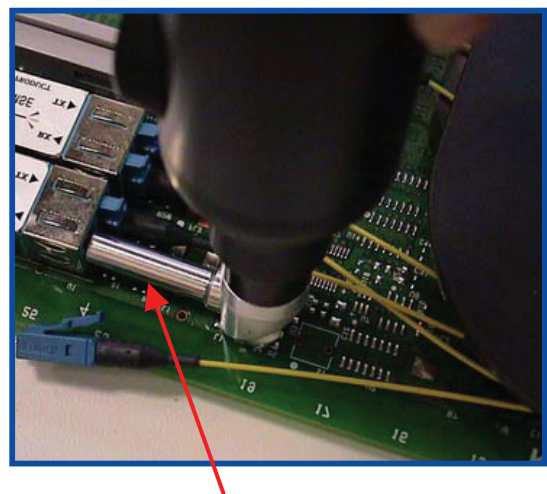

SEIKOH GIKEN

CI-1000 Fiber Optic Connector Video Inspector

■ Features

- Inspect the male/female connector end-face within bulkhead
- Low cost, high efficiency
- Vivid image with easy and fast focus operation
- Full line of interchangeable adaptor tips available, even for tight space
- Can be connected to a portable monitor or PC through USB.

*NTSC will be selected by default.
Customer needs to specify if PAL is required.

■ Standard Package

Type	Contents
LCD version	1 handset 1 LCD monitor set 1 rechargeable battery pack (inside LCD monitor set) 1 tip body for female FC/PC&SC/PC connectors with 1 FC tip guide 1 SC tip guide 1 tip for female LC/PC connector 1 AC power adaptor / battery charger 1 carrying case
USB version	1 handset 1 USB video capture device, driver and software disc 1 tip body for female FC/PC&SC/PC connectors with 1 FC tip guide 1 SC tip guide 1 tip for female LC/PC connector 1 carrying case
Handset version (Customer needs to prepare own monitor or TV set)	1 handset 1 CI-1000 interface cable 1 tip body for female FC/PC&SC/PC connectors with 1 FC tip guide 1 SC tip guide 1 tip for female LC/PC connector 1 carrying case

Manufactured by Lightel Technologies, Inc.

■ Variety of Tips Available

■ Regular Tips

For SC, FC, ST, LC, MU, F-3000, MTP, MPO connectors: male or female, PC or APC

■ Slim Straight or Slim-90 degree Angled Tips (for tight space)

For SC, FC, ST, LC, MU, E-2000, F-3000 female connectors

Slim Straight Tip

Slim 90-degree Angled Tip

Distributed by:

SEIKOH GIKEN USA, Inc.
4405 International Blvd., Suite B-109
Norcross, GA 30093 USA
Tel: 770-279-6602 Fax: 770-279-8839
www.seikohgiken.com sales@sg-usa.com